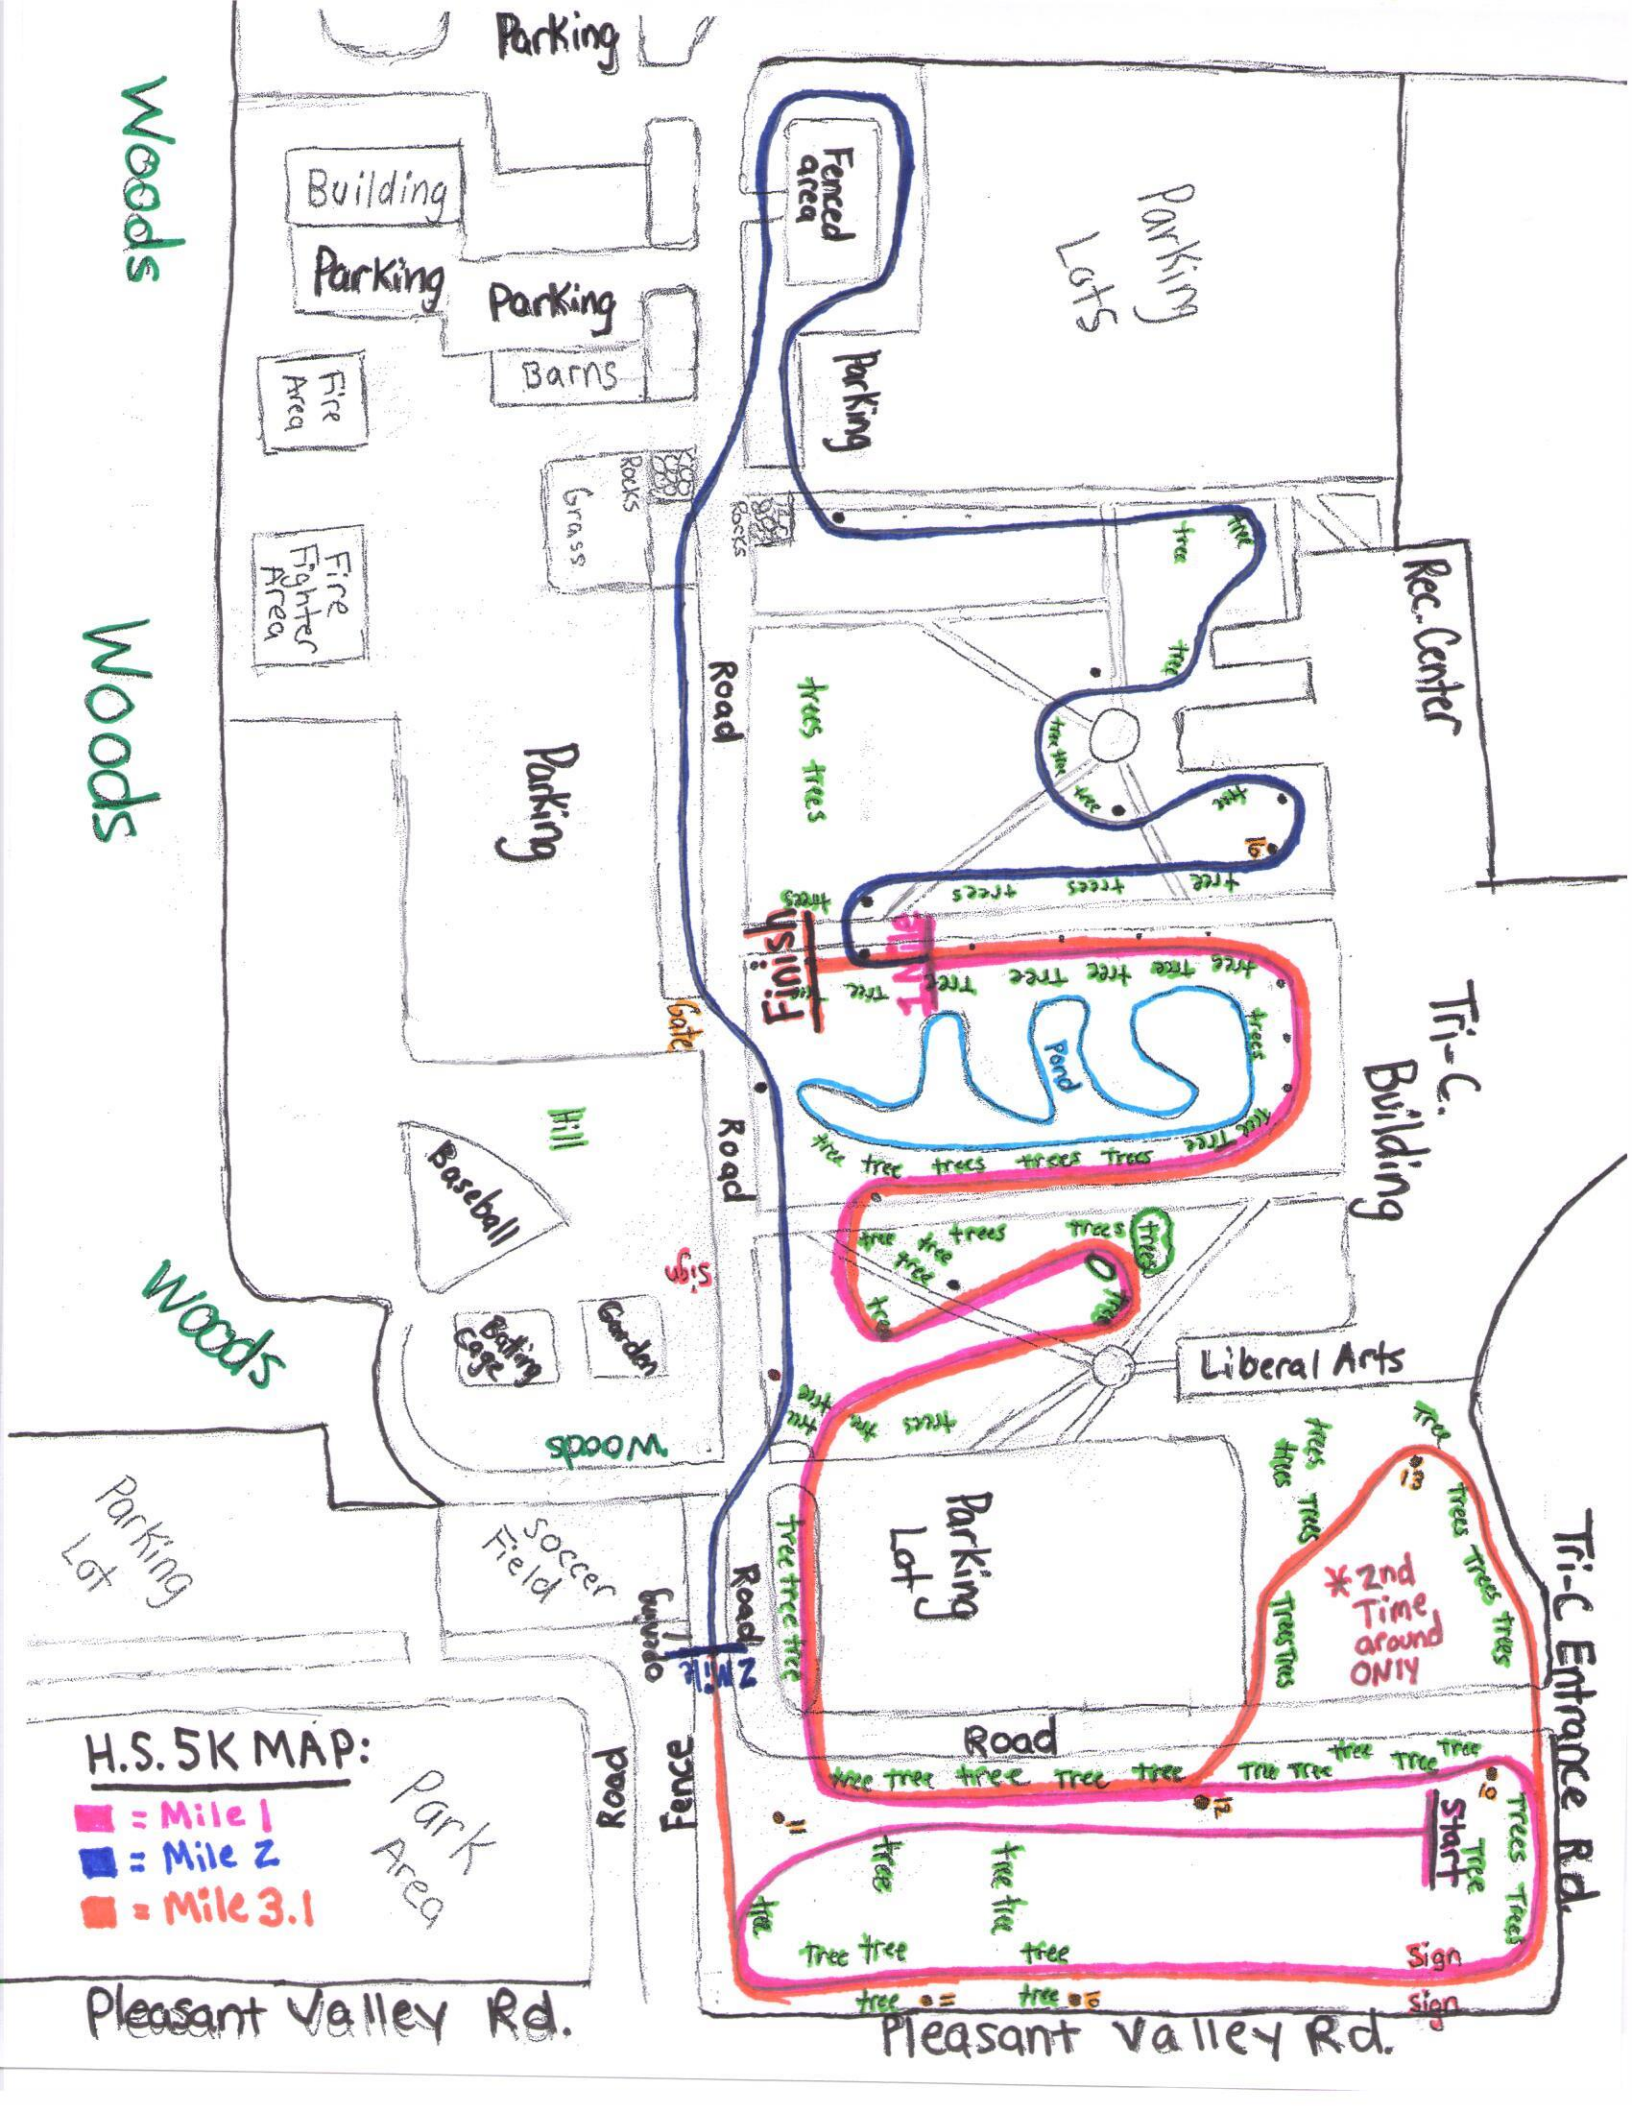

H.S. 5K MAP:

- = Mile 1
- = Mile 2
- = Mile 3.1

Park Area

Pleasant Valley Rd.

Pleasant Valley Rd.

Woods

Woods

Woods

Fence

Road

Road

Road

Parking Lot

Road

* 2nd Time around ONLY

Start

tree

tree

tree

tree

tree

tree

tree

tree